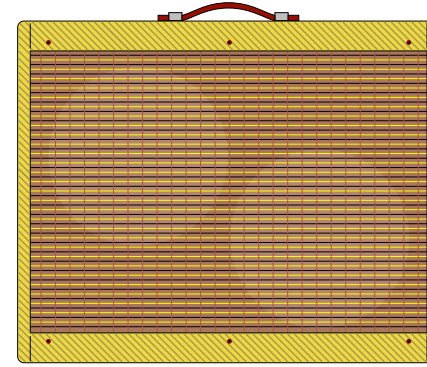

Model

Variation

Narrow panel
Tweed Series

Tweed Champ Style 1 x 8

Size : H318 x W343 x D204

Tweed 2 x 8

Size : H377 x W457 x D222

Tweed Deluxe Style 1 x 12

Size : H415 x W508 x D242

Tweed Twin Style 2 x 12

Size : H515 x W635 x D269

Original
Vintage Series

Style A

Tolex : Rough Blonde & Black
Grill : Black/Silver/Gray
Piping : Silver
Handle : Black
Size : H310 x W336 x D201